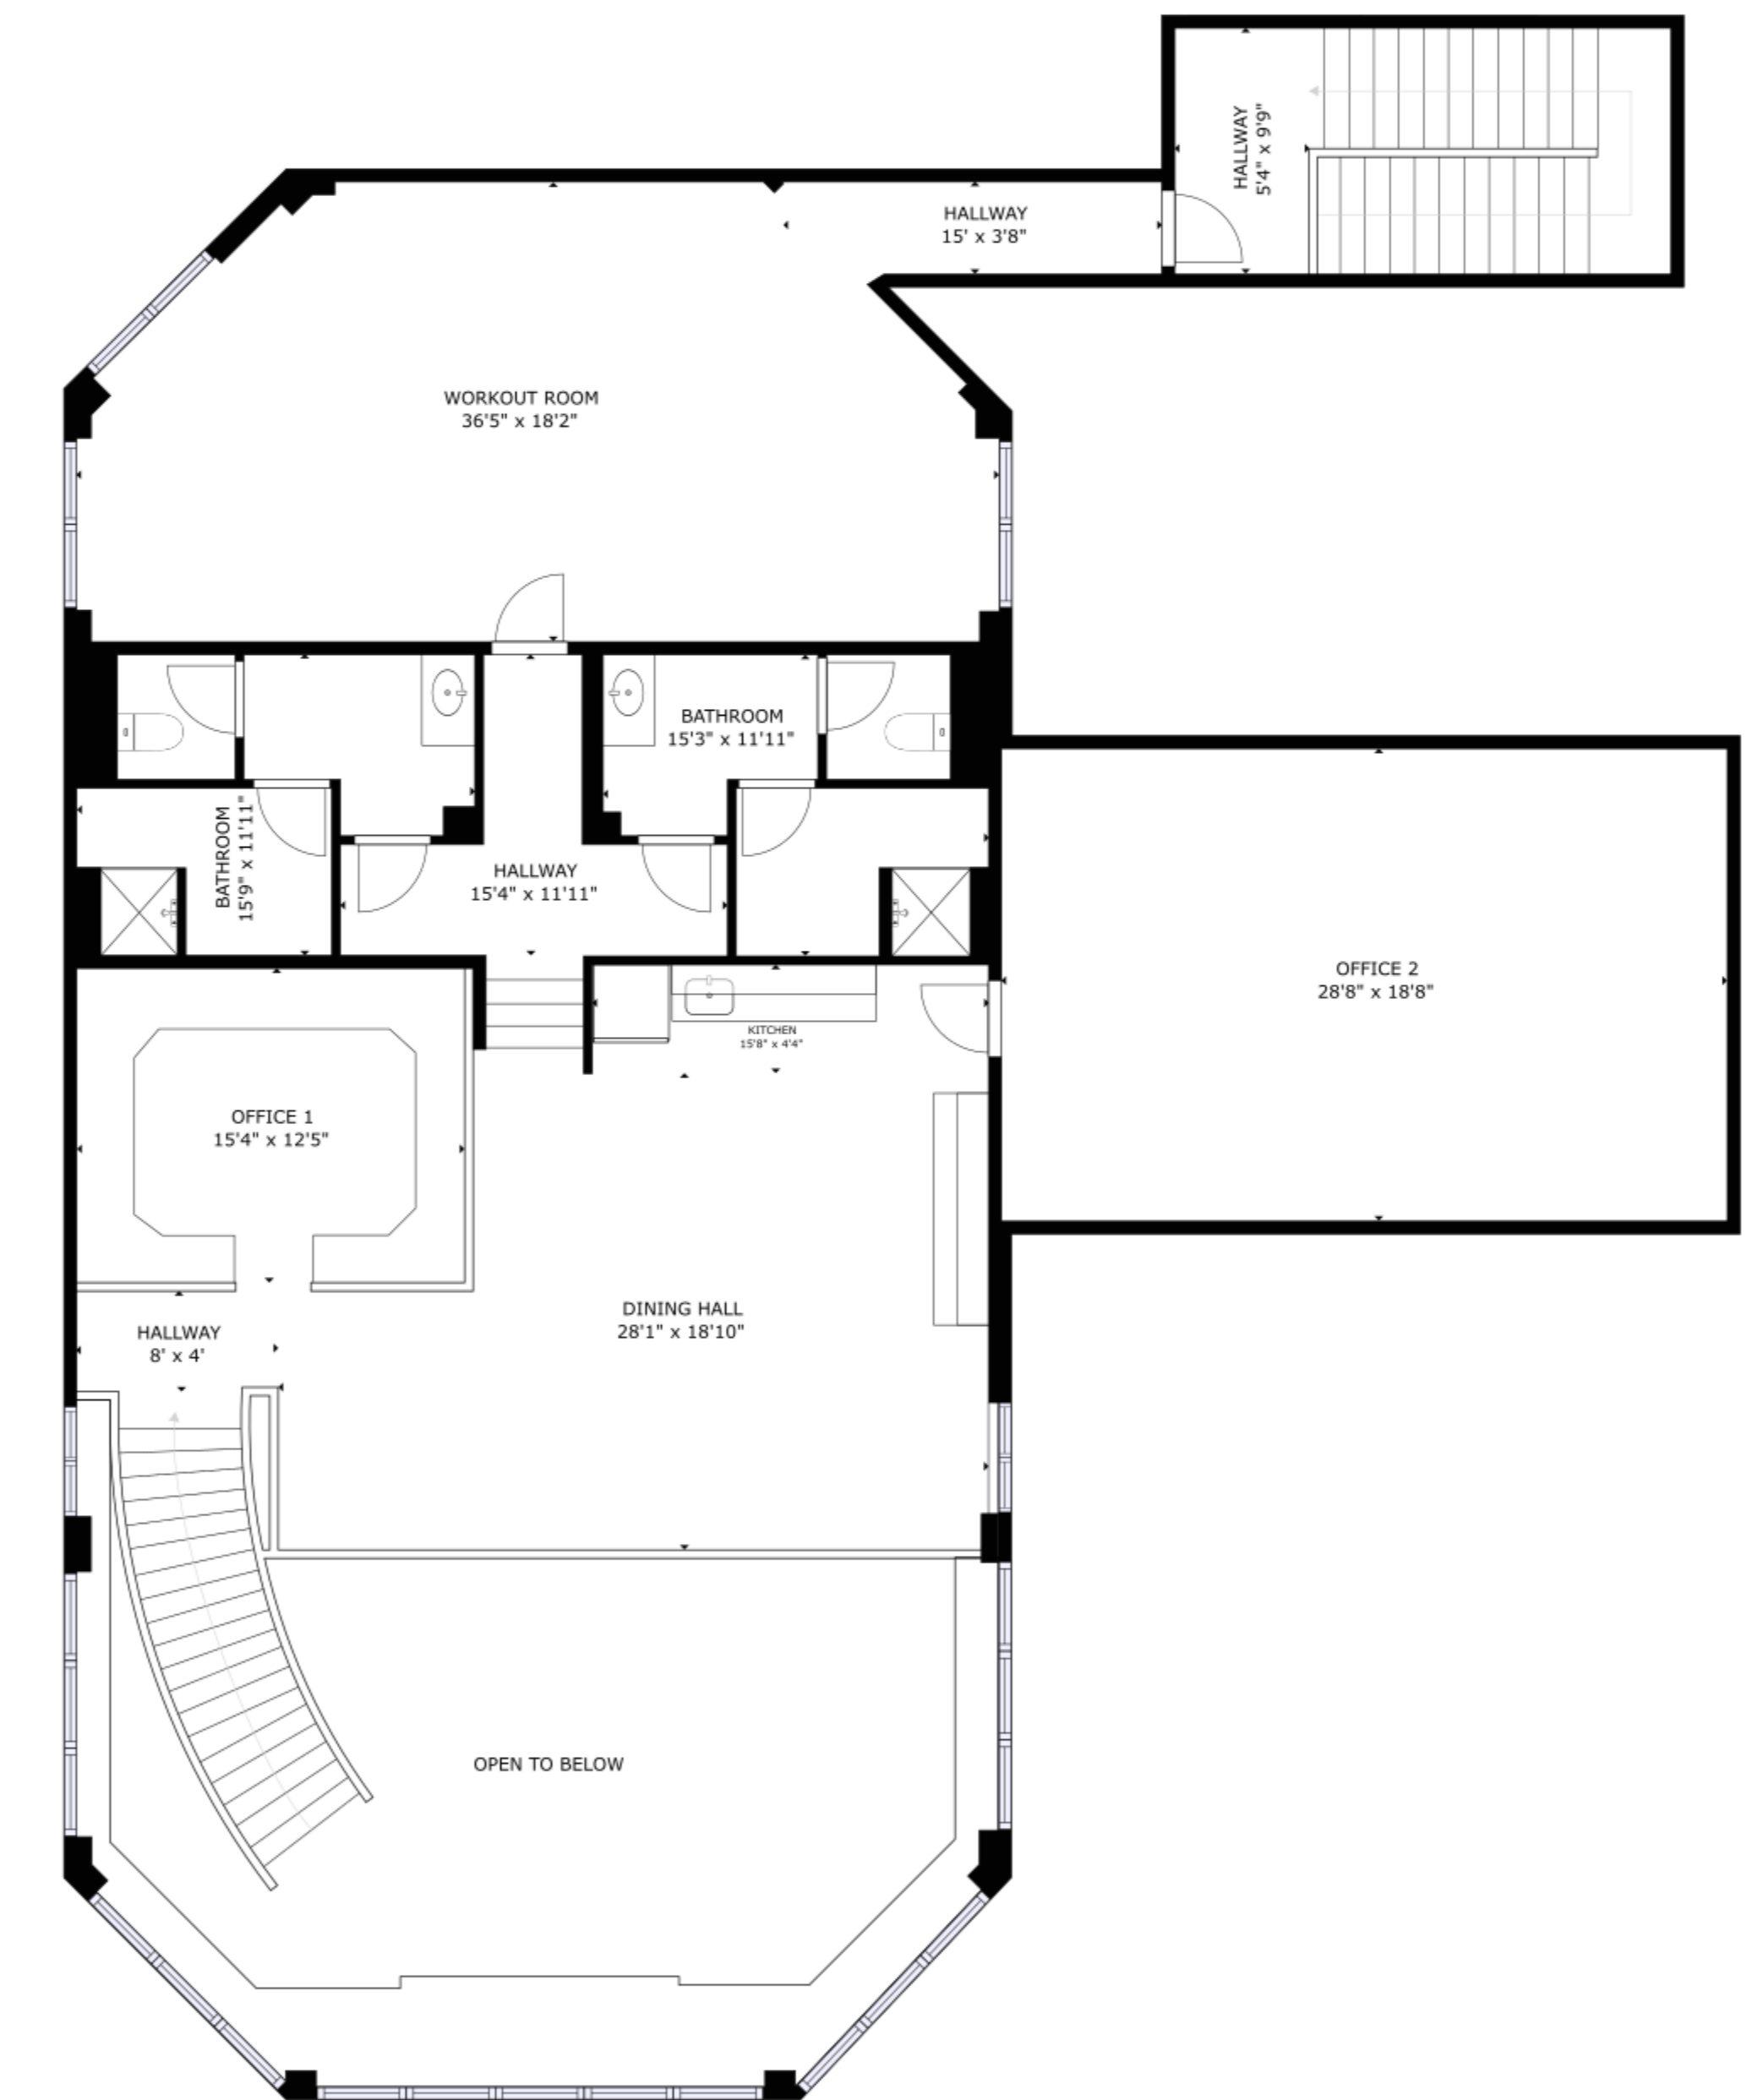

FLOOR 1

FLOOR 2

GROSS INTERNAL AREA  
 FLOOR 1: 10376 sq ft, FLOOR 2: 2660 sq ft  
 TOTAL: 13036 sq ft  
 SIZES AND DIMENSIONS ARE APPROXIMATE, ACTUAL MAY VARY.