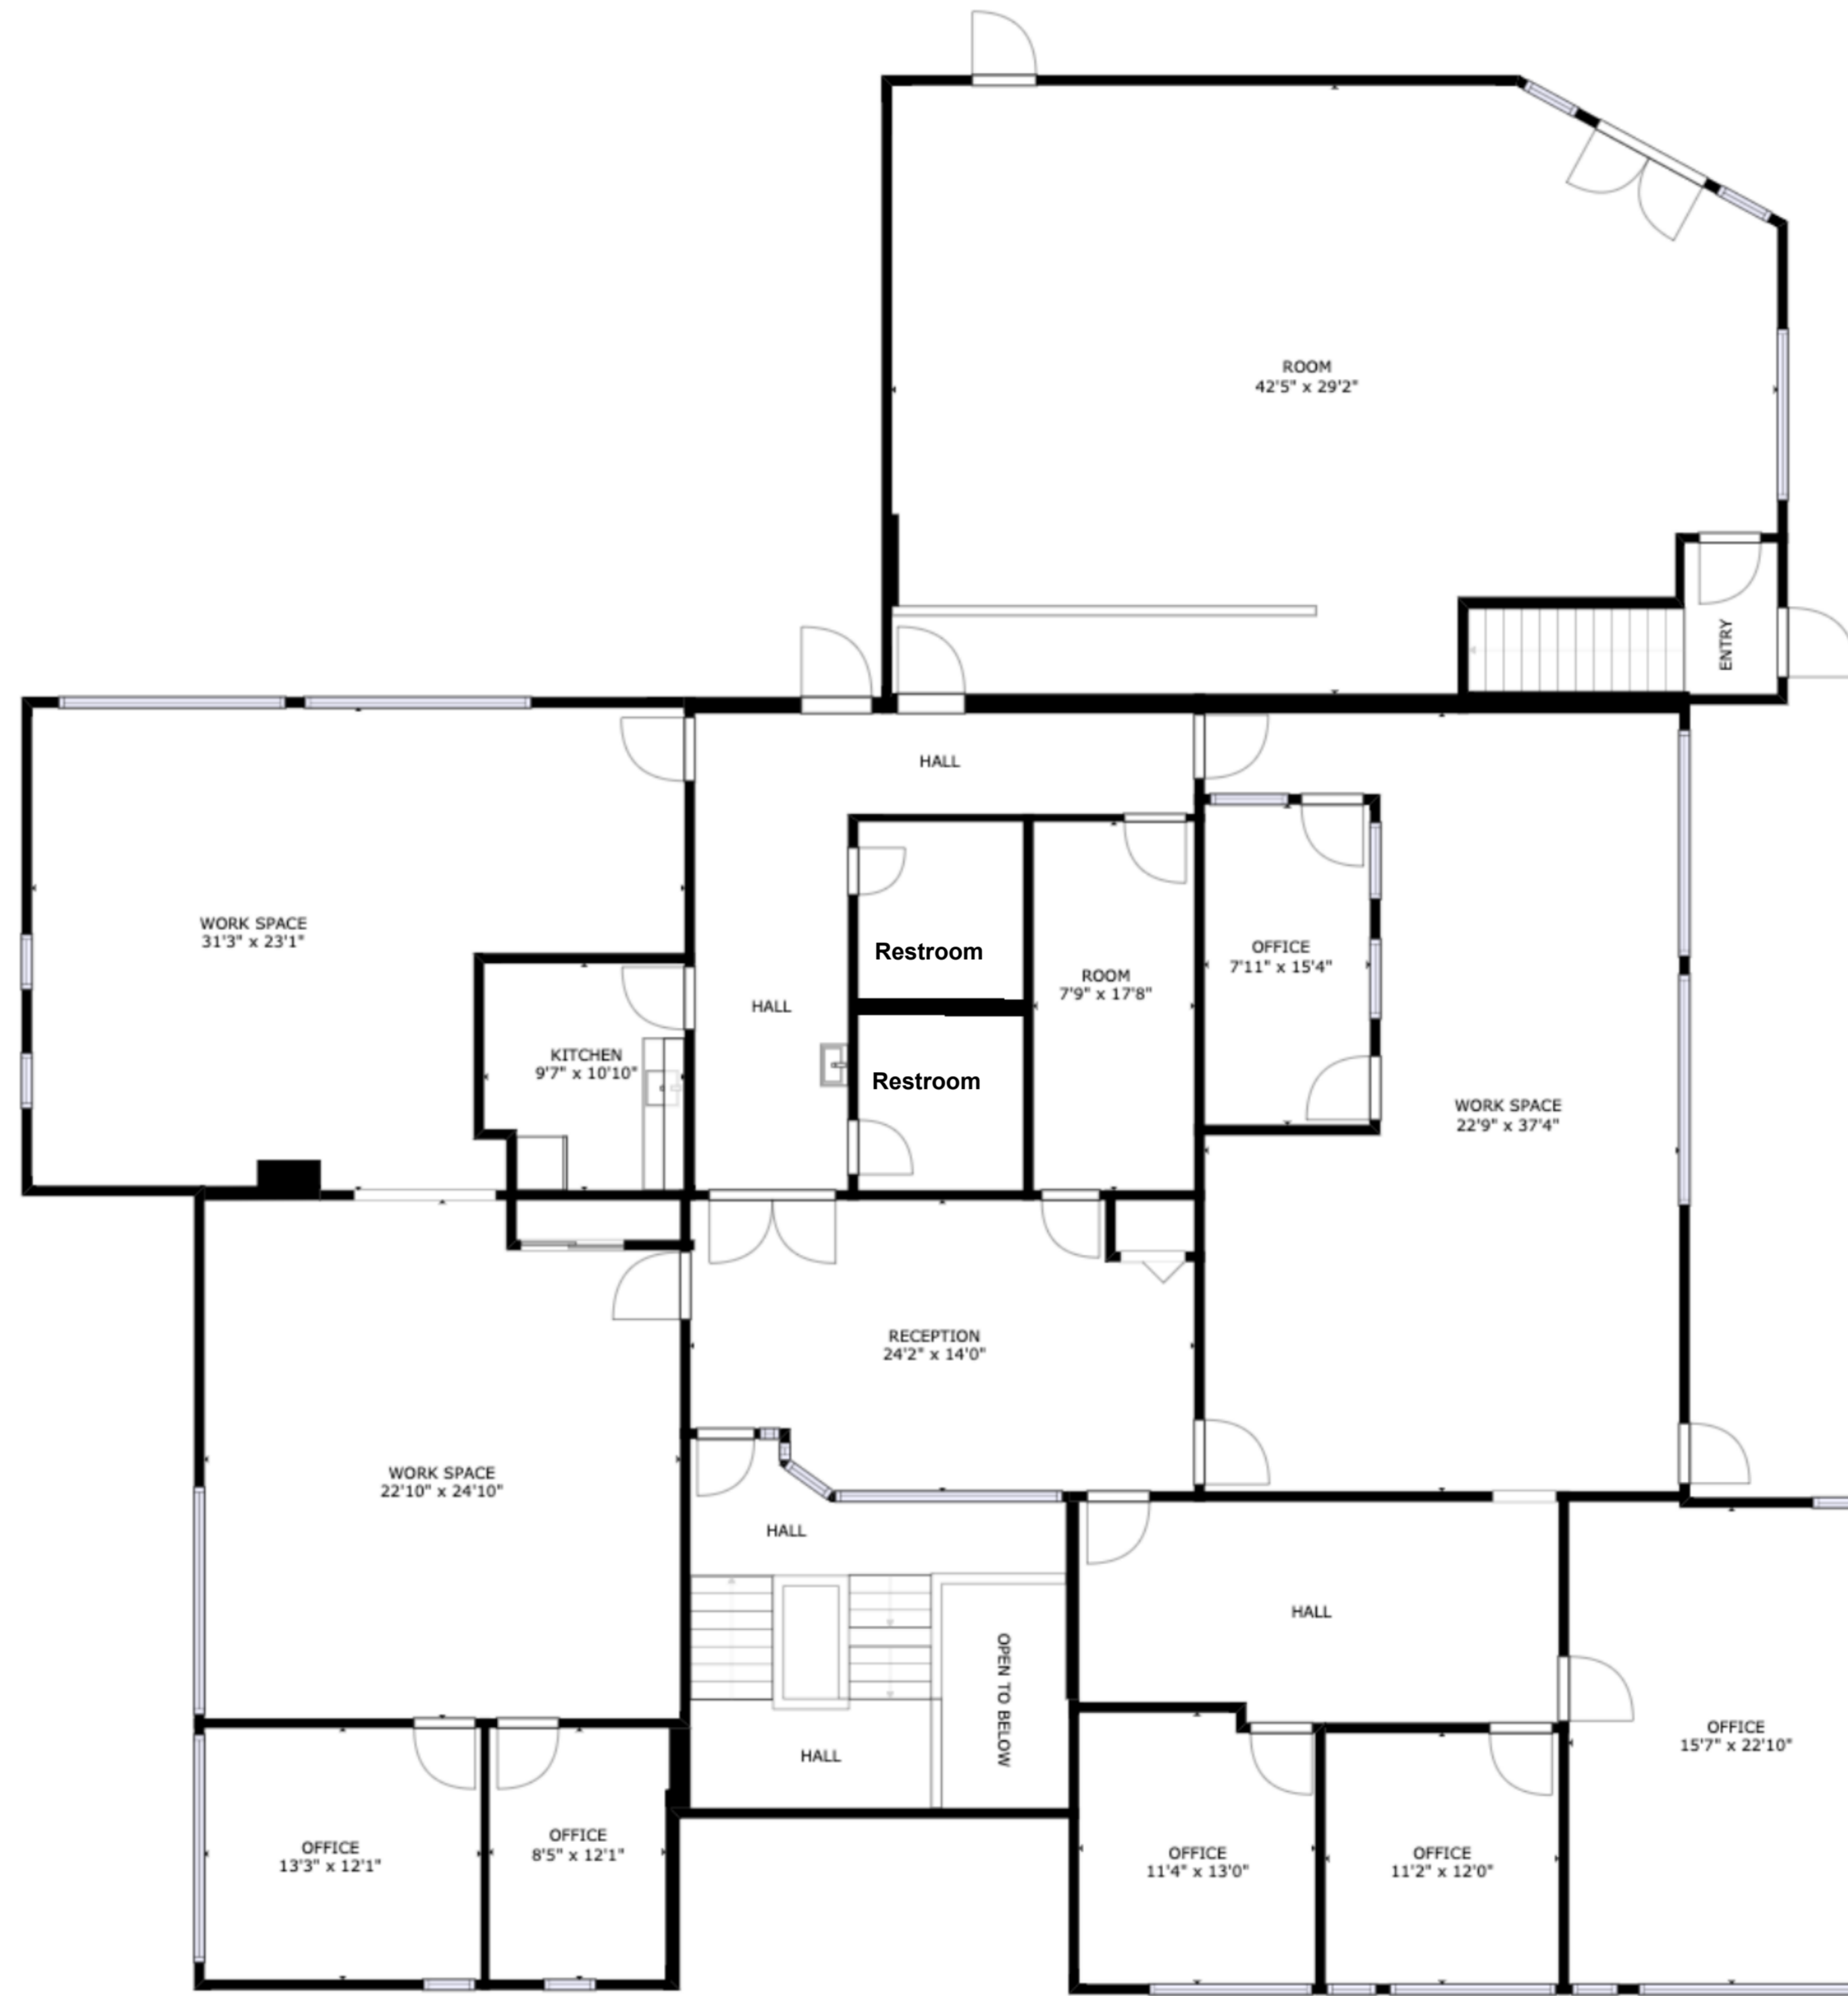

FLOOR 1

FLOOR 2

FLOOR 3

GROSS INTERNAL AREA  
 FLOOR 1: 3570 sq ft, FLOOR 2: 5059 sq ft  
 FLOOR 3: 1136 sq ft, EXCLUDED AREAS:  
 GARAGE: 346 sq ft, REDUCED HEADROOM BELOW 1.5M: 508 sq ft  
 TOTAL: 9765 sq ft  
 SIZES AND DIMENSIONS ARE APPROXIMATE, ACTUAL MAY VARY.