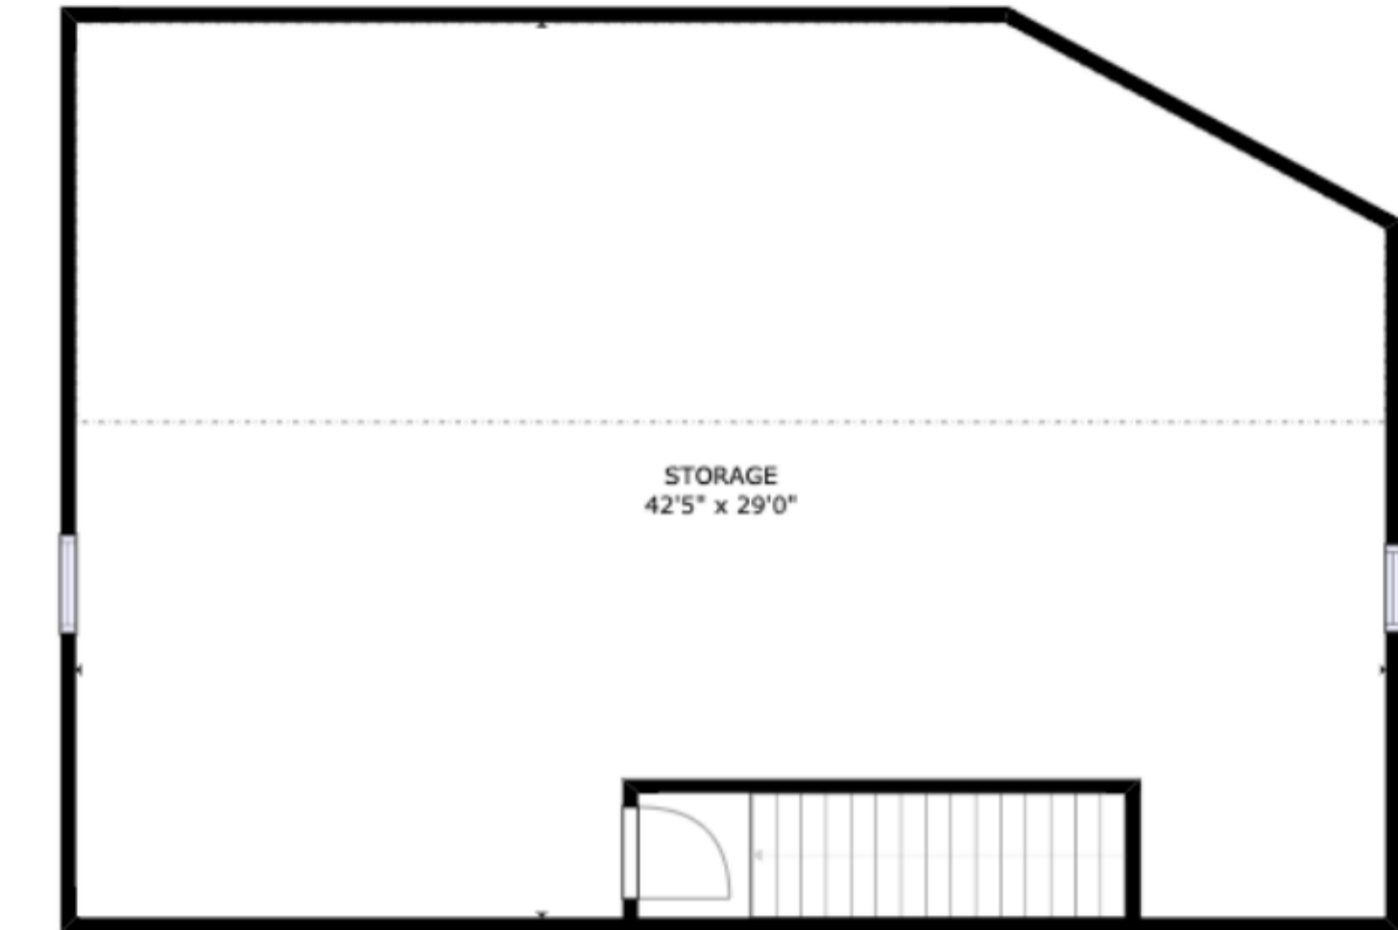

FLOOR 1

FLOOR 2

FLOOR 3

GROSS INTERNAL AREA  
 FLOOR 1: 3570 sq ft, FLOOR 2: 5059 sq ft  
 FLOOR 3: 1136 sq ft, EXCLUDED AREAS:  
 GARAGE: 346 sq ft, REDUCED HEADROOM BELOW 1.5M: 508 sq ft  
 TOTAL: 9765 sq ft  
 SIZES AND DIMENSIONS ARE APPROXIMATE, ACTUAL MAY VARY.