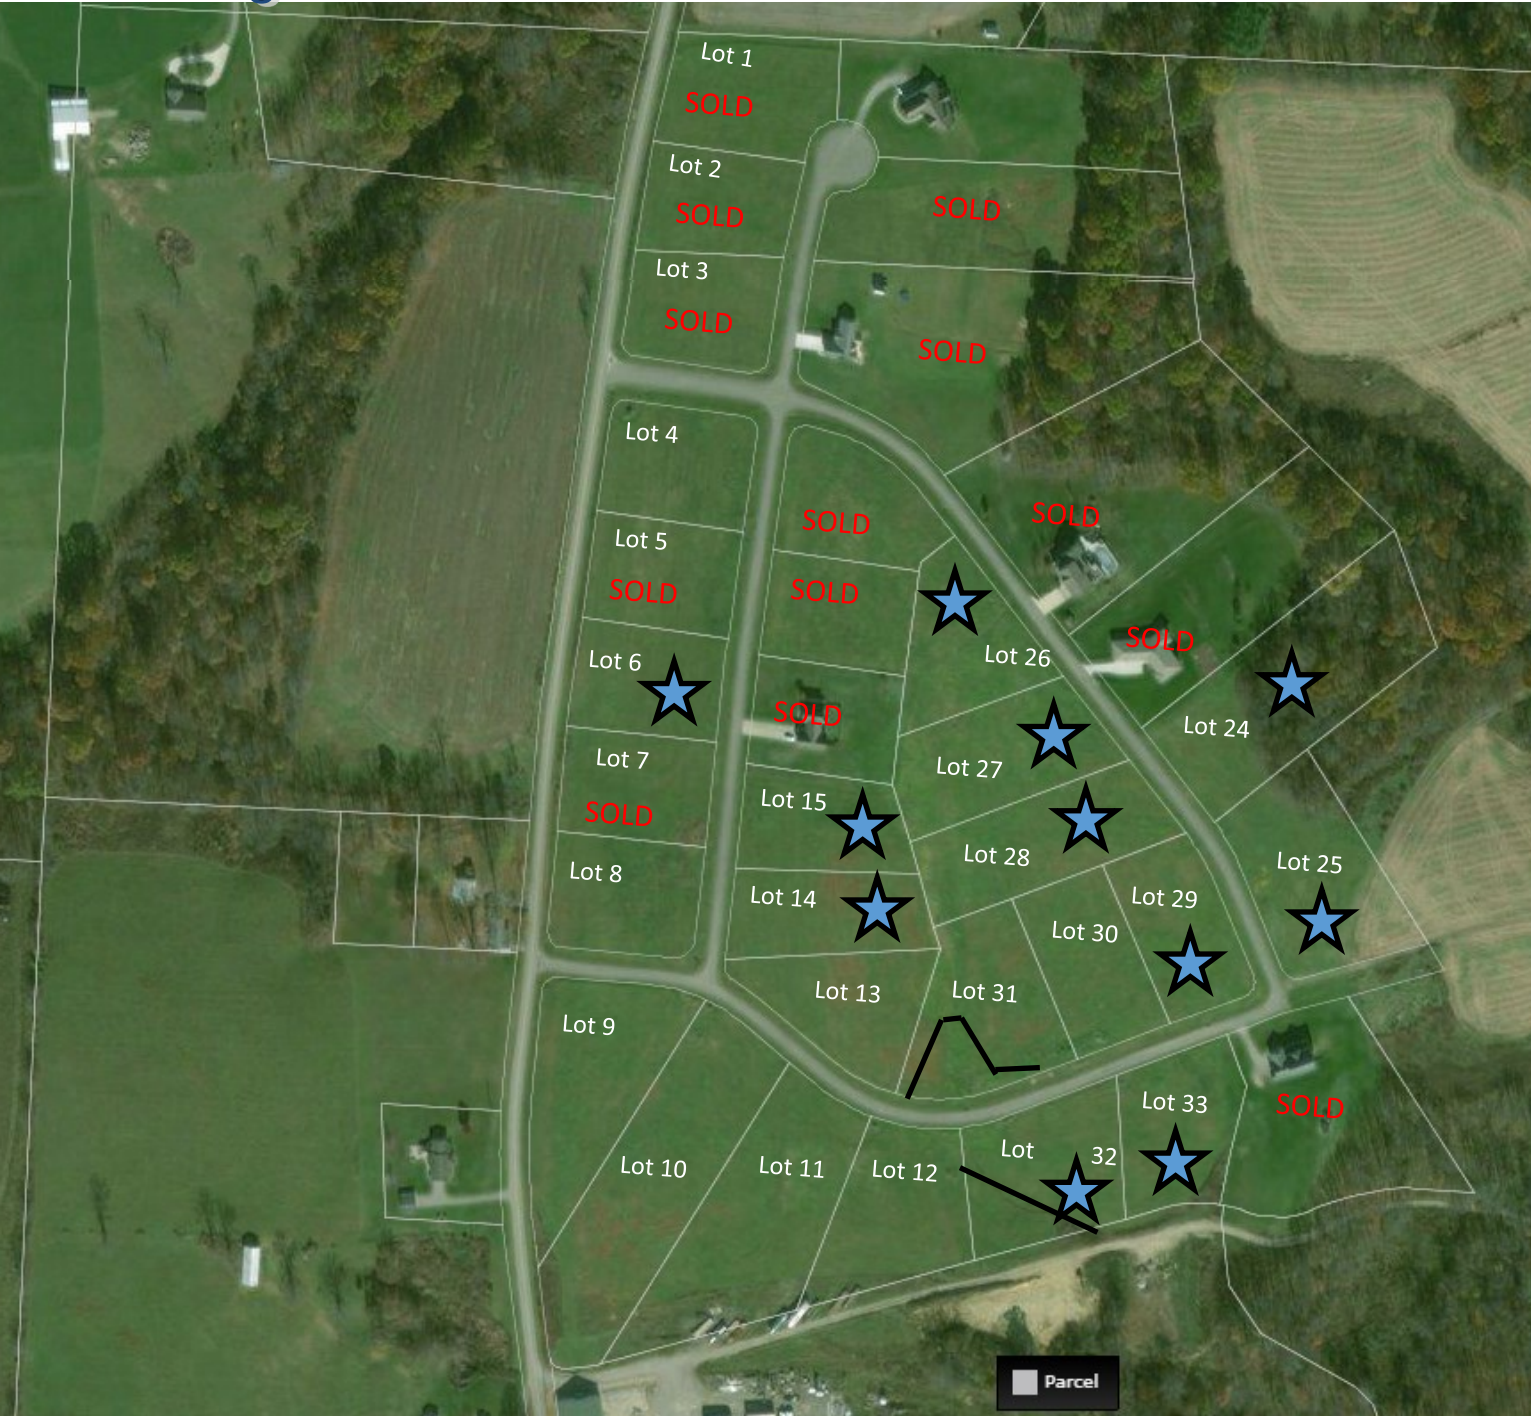

Heritage Run Phase I

★ Available for a Schlabach Home

Other Lots Available:

Lot 30	\$35,000
Lot 12	\$37,000
Lot 11	\$42,000
Lot 10	\$42,000
Lot 9	\$37,000
Lot 8	\$35,000
Lot 7	\$35,000