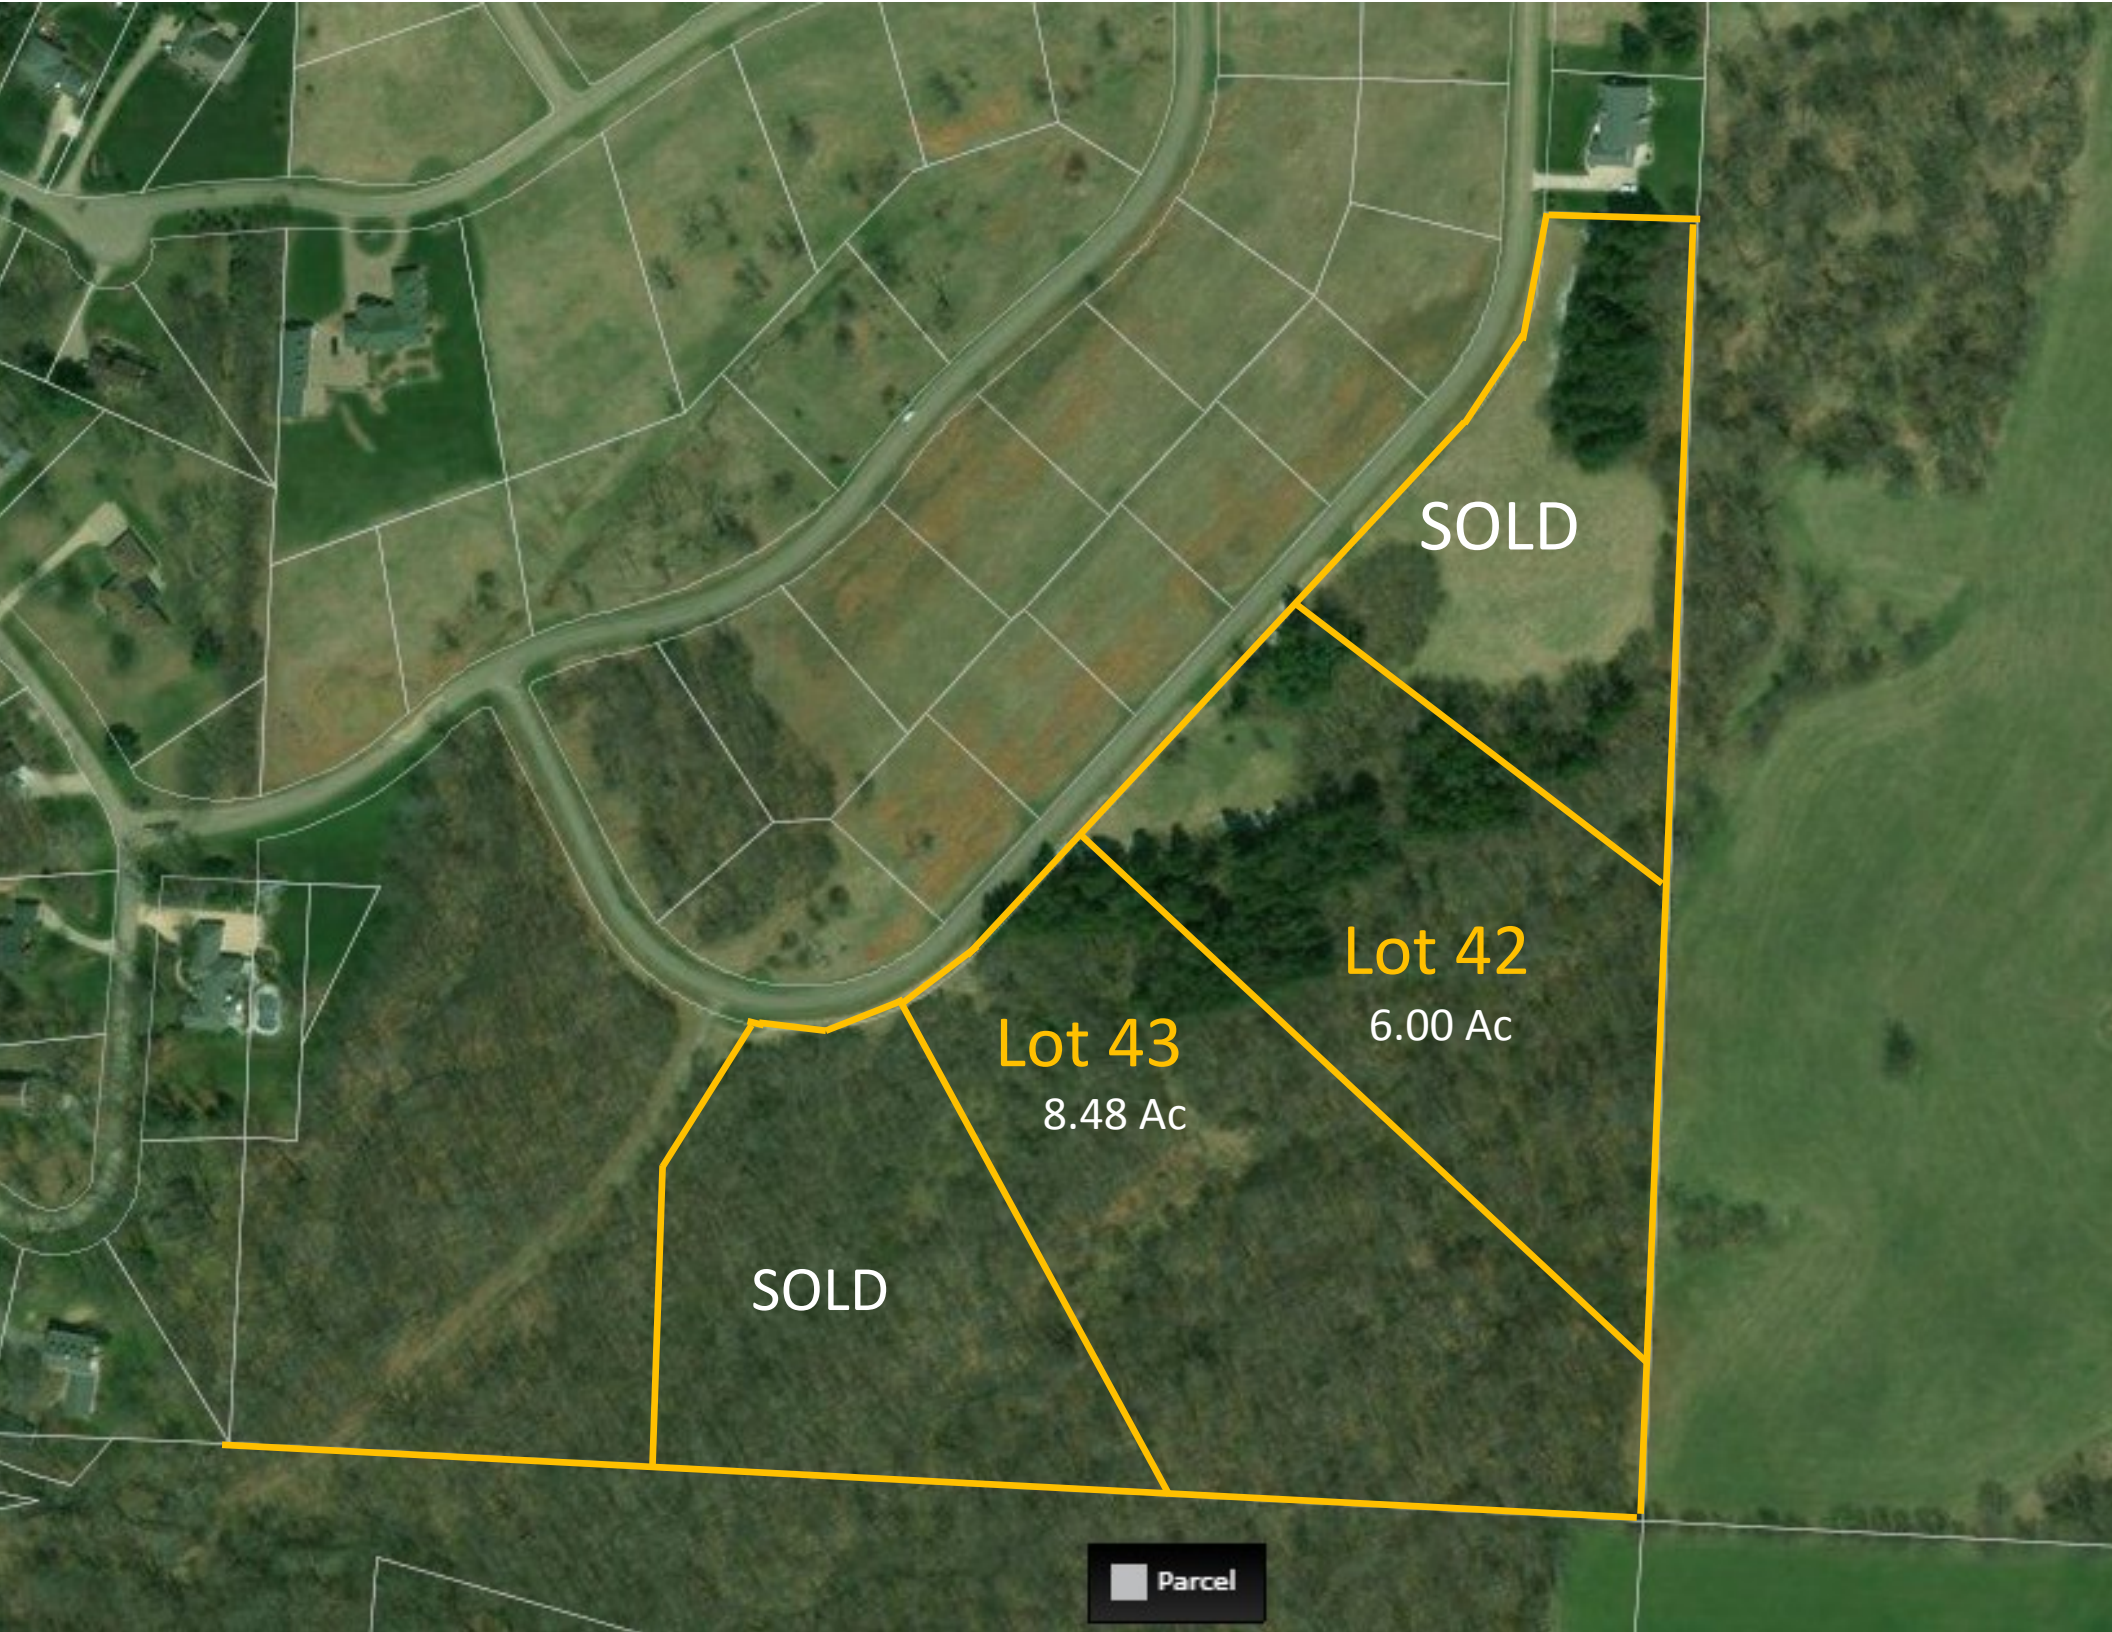

Estates at Stonehenge North

Lot 37

8.64 Ac

SOLD

Lot 38

5.01 Ac

SOLD

Lot 40

4.53 Ac

Parcel

SOLD

Lot 42

6.00 Ac

Lot 43

8.48 Ac

SOLD

Parcel